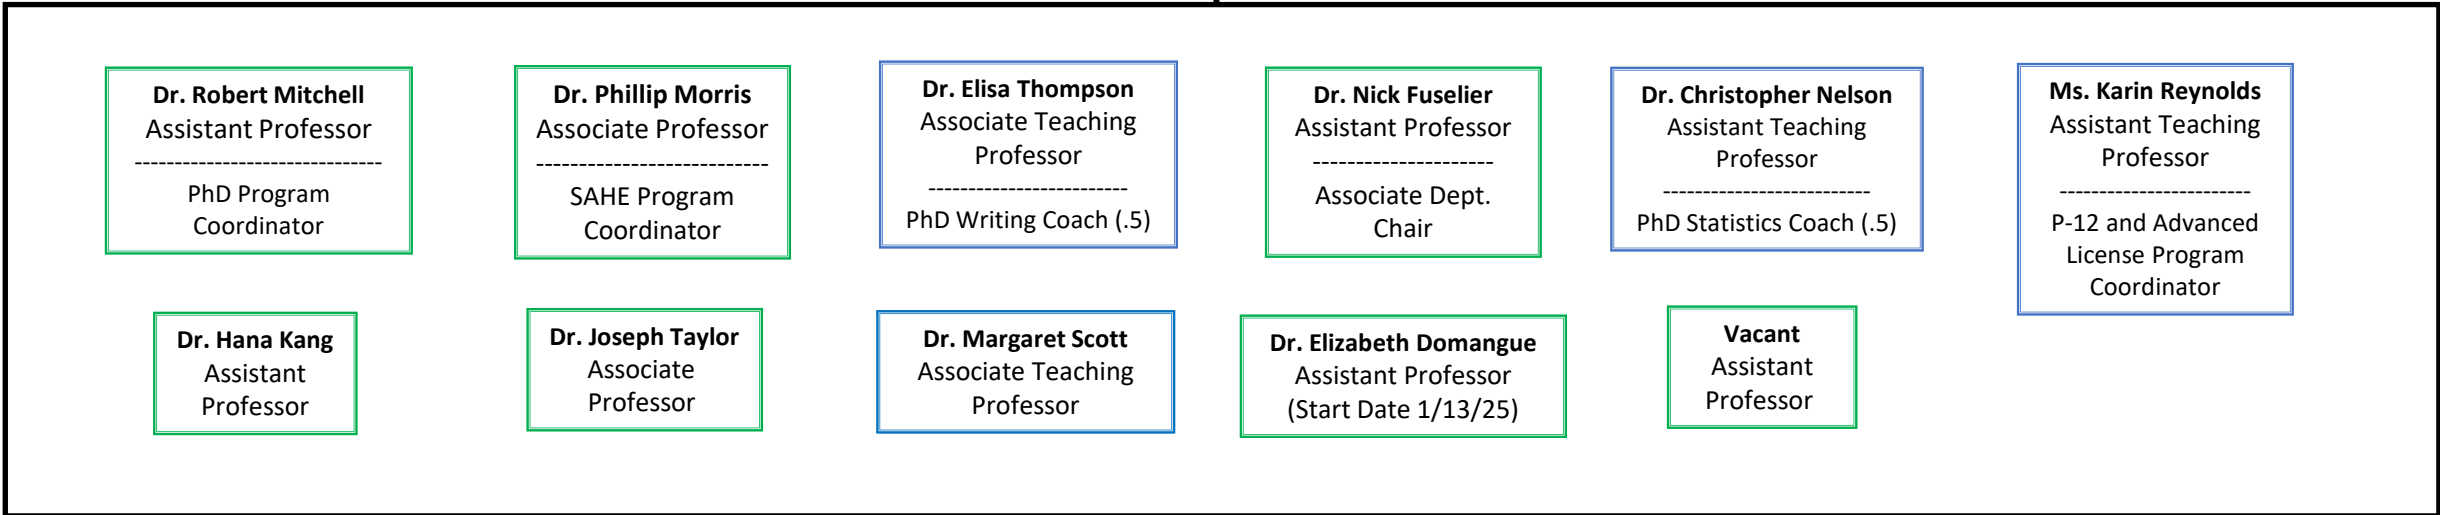

Advisory Board

UCCS Leadership, Research,
and Foundations
UNIVERSITY OF COLORADO
COLORADO SPRINGS

Color Key

- GREY = Adjunct Faculty
- ORANGE = Administrators
- BLUE = Instructional, Research, and Clinical (IRC) Faculty
- GREEN = Tenure Track Faculty
- PURPLE = University Staff
- RED = External Stakeholders
- BLACK = Affiliate Faculty

Graduate Assistants
(report to various faculty supervisors)

Dr. Sylvia Mendez
Research Affiliate

Adjunct Lecturers
(Dotted line report to the Associate Department Chair)