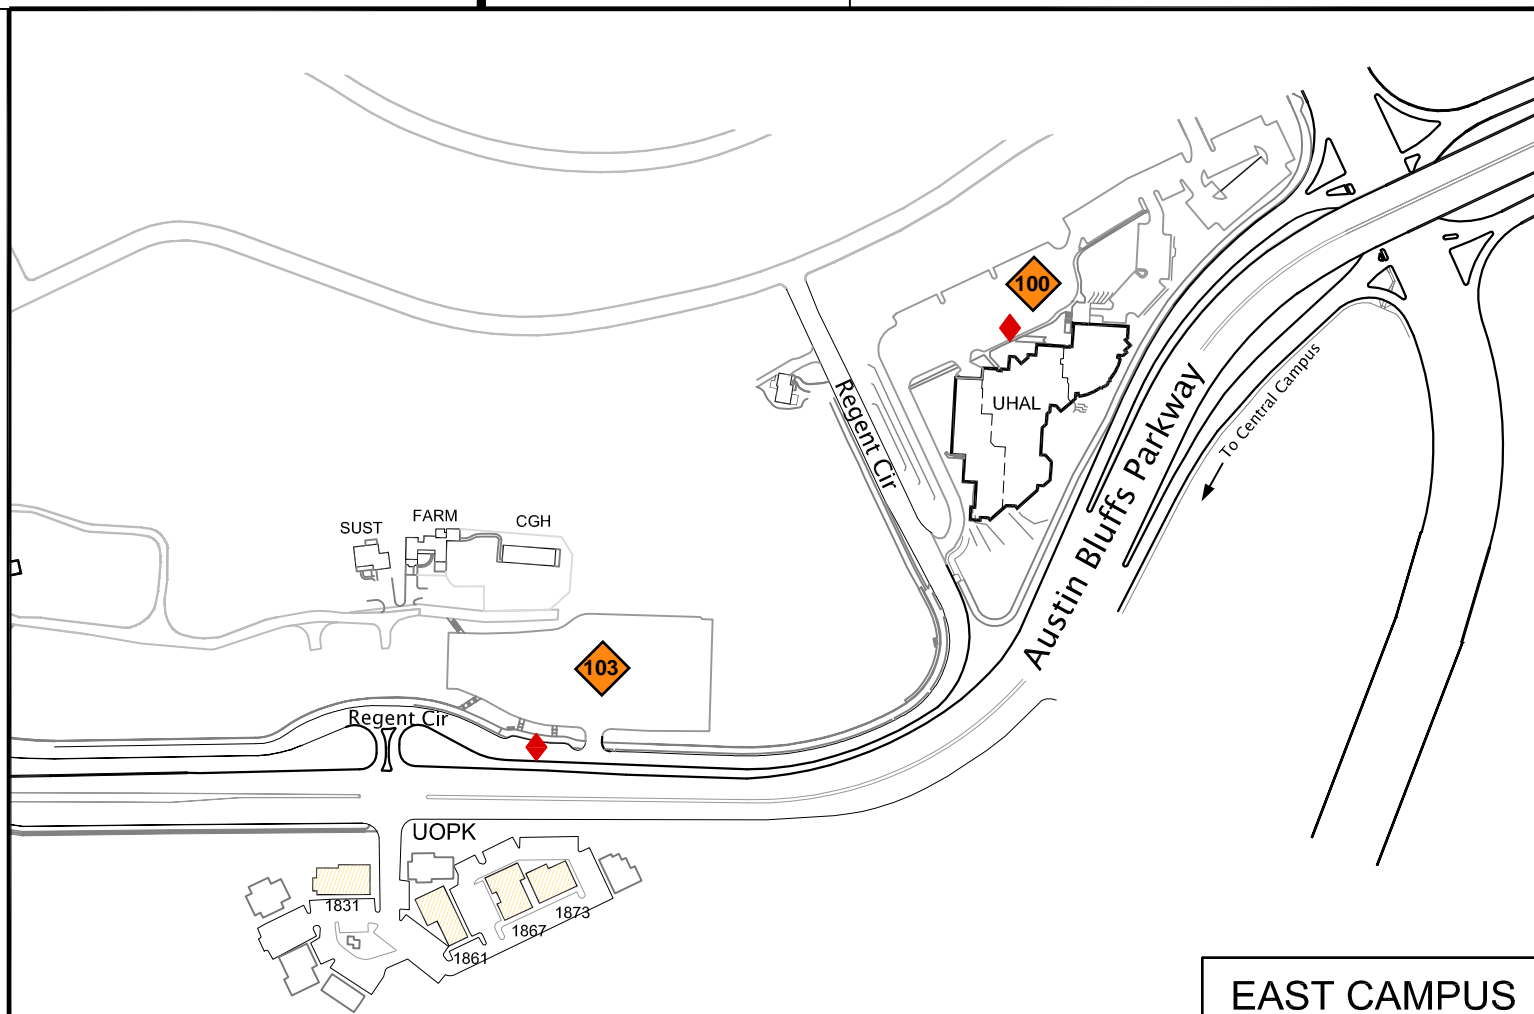

EAST CAMPUS