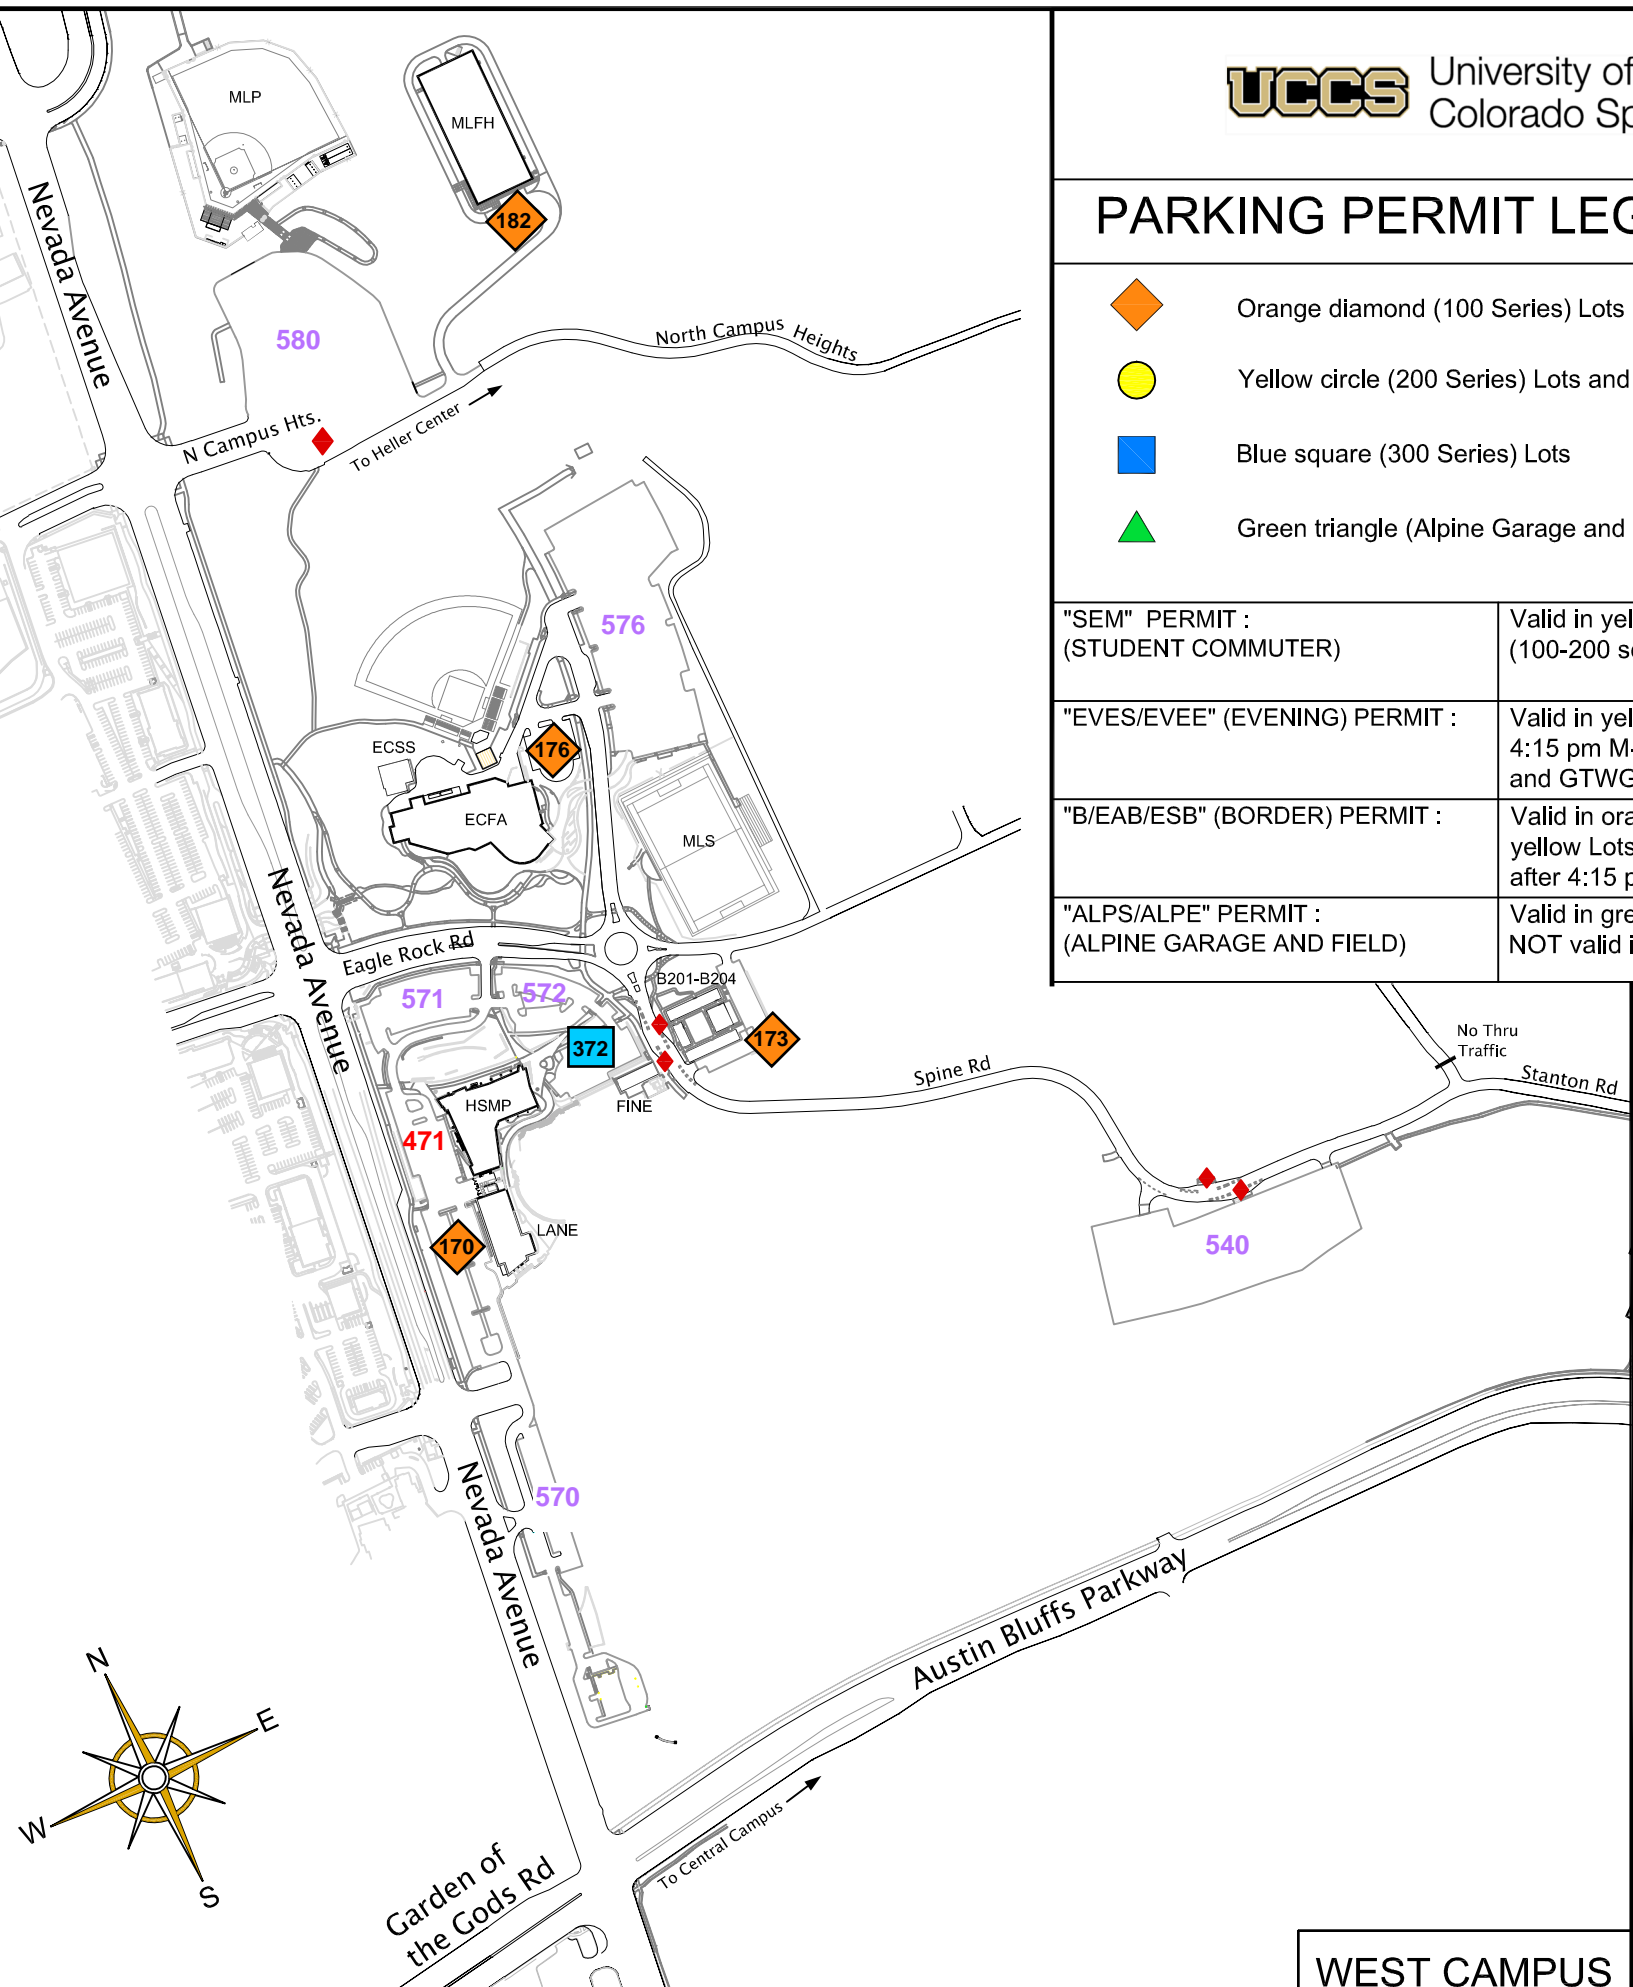

- Visitor Parking:
  Pay machines: $2.50/hr or $12.50 all-day in GTWG Level 3, AGF Level 1 visitor parking area and lot 220
- **400 Series** Restricted by time and/or use
- **500 Series** Free parking Lots, some signed space restrictions do apply
- Campus Shuttle Stop

"SEM" PERMIT : (STUDENT COMMUTER)	Valid in yellow and orange Lots (100-200 series and GTWG Levels 1,2,4 and 5)	"RES" (RESIDENTIAL) PERMIT :	Valid in green lot (AGF Levels 1-4) and orange Lots (100 series) anytime. NOT valid in AGF visitor parking area.
"EVES/EVEE" (EVENING) PERMIT :	Valid in yellow and orange Lots after 4:15 pm M-Th and anytime on Fridays (100-200 series and GTWG Levels 1,2,4 and 5)	"EANN" / "ESEM" PERMIT : (EMPLOYEE)	Valid anytime in blue, yellow and orange Lots (100-300 series), GTWG Levels 1,2,4 and 5 and green lot (AGF visitor parking area only)
"B/EAB/ESB" (BORDER) PERMIT :	Valid in orange Lots (100 series) anytime. Also valid in yellow Lots(200 series and GTWG Levels 1,2,4 and 5) after 4:15 pm M-Th and anytime on Fridays.	"H" (LECTURER) PERMIT :	Valid anytime in blue, yellow and orange Lots (100-300 series), GTWG Levels 1,2,4 and 5 and green lot (AGF visitor parking area only).(on specified days)
"ALPS/ALPE" PERMIT : (ALPINE GARAGE AND FIELD)	Valid in green lot (AGF Levels 1-4) anytime. NOT valid in AGF visitor parking area.	"M" / "MB" PERMIT : (MOTORCYCLE)	Valid in marked motorcycle spaces only.

WEST CAMPUS