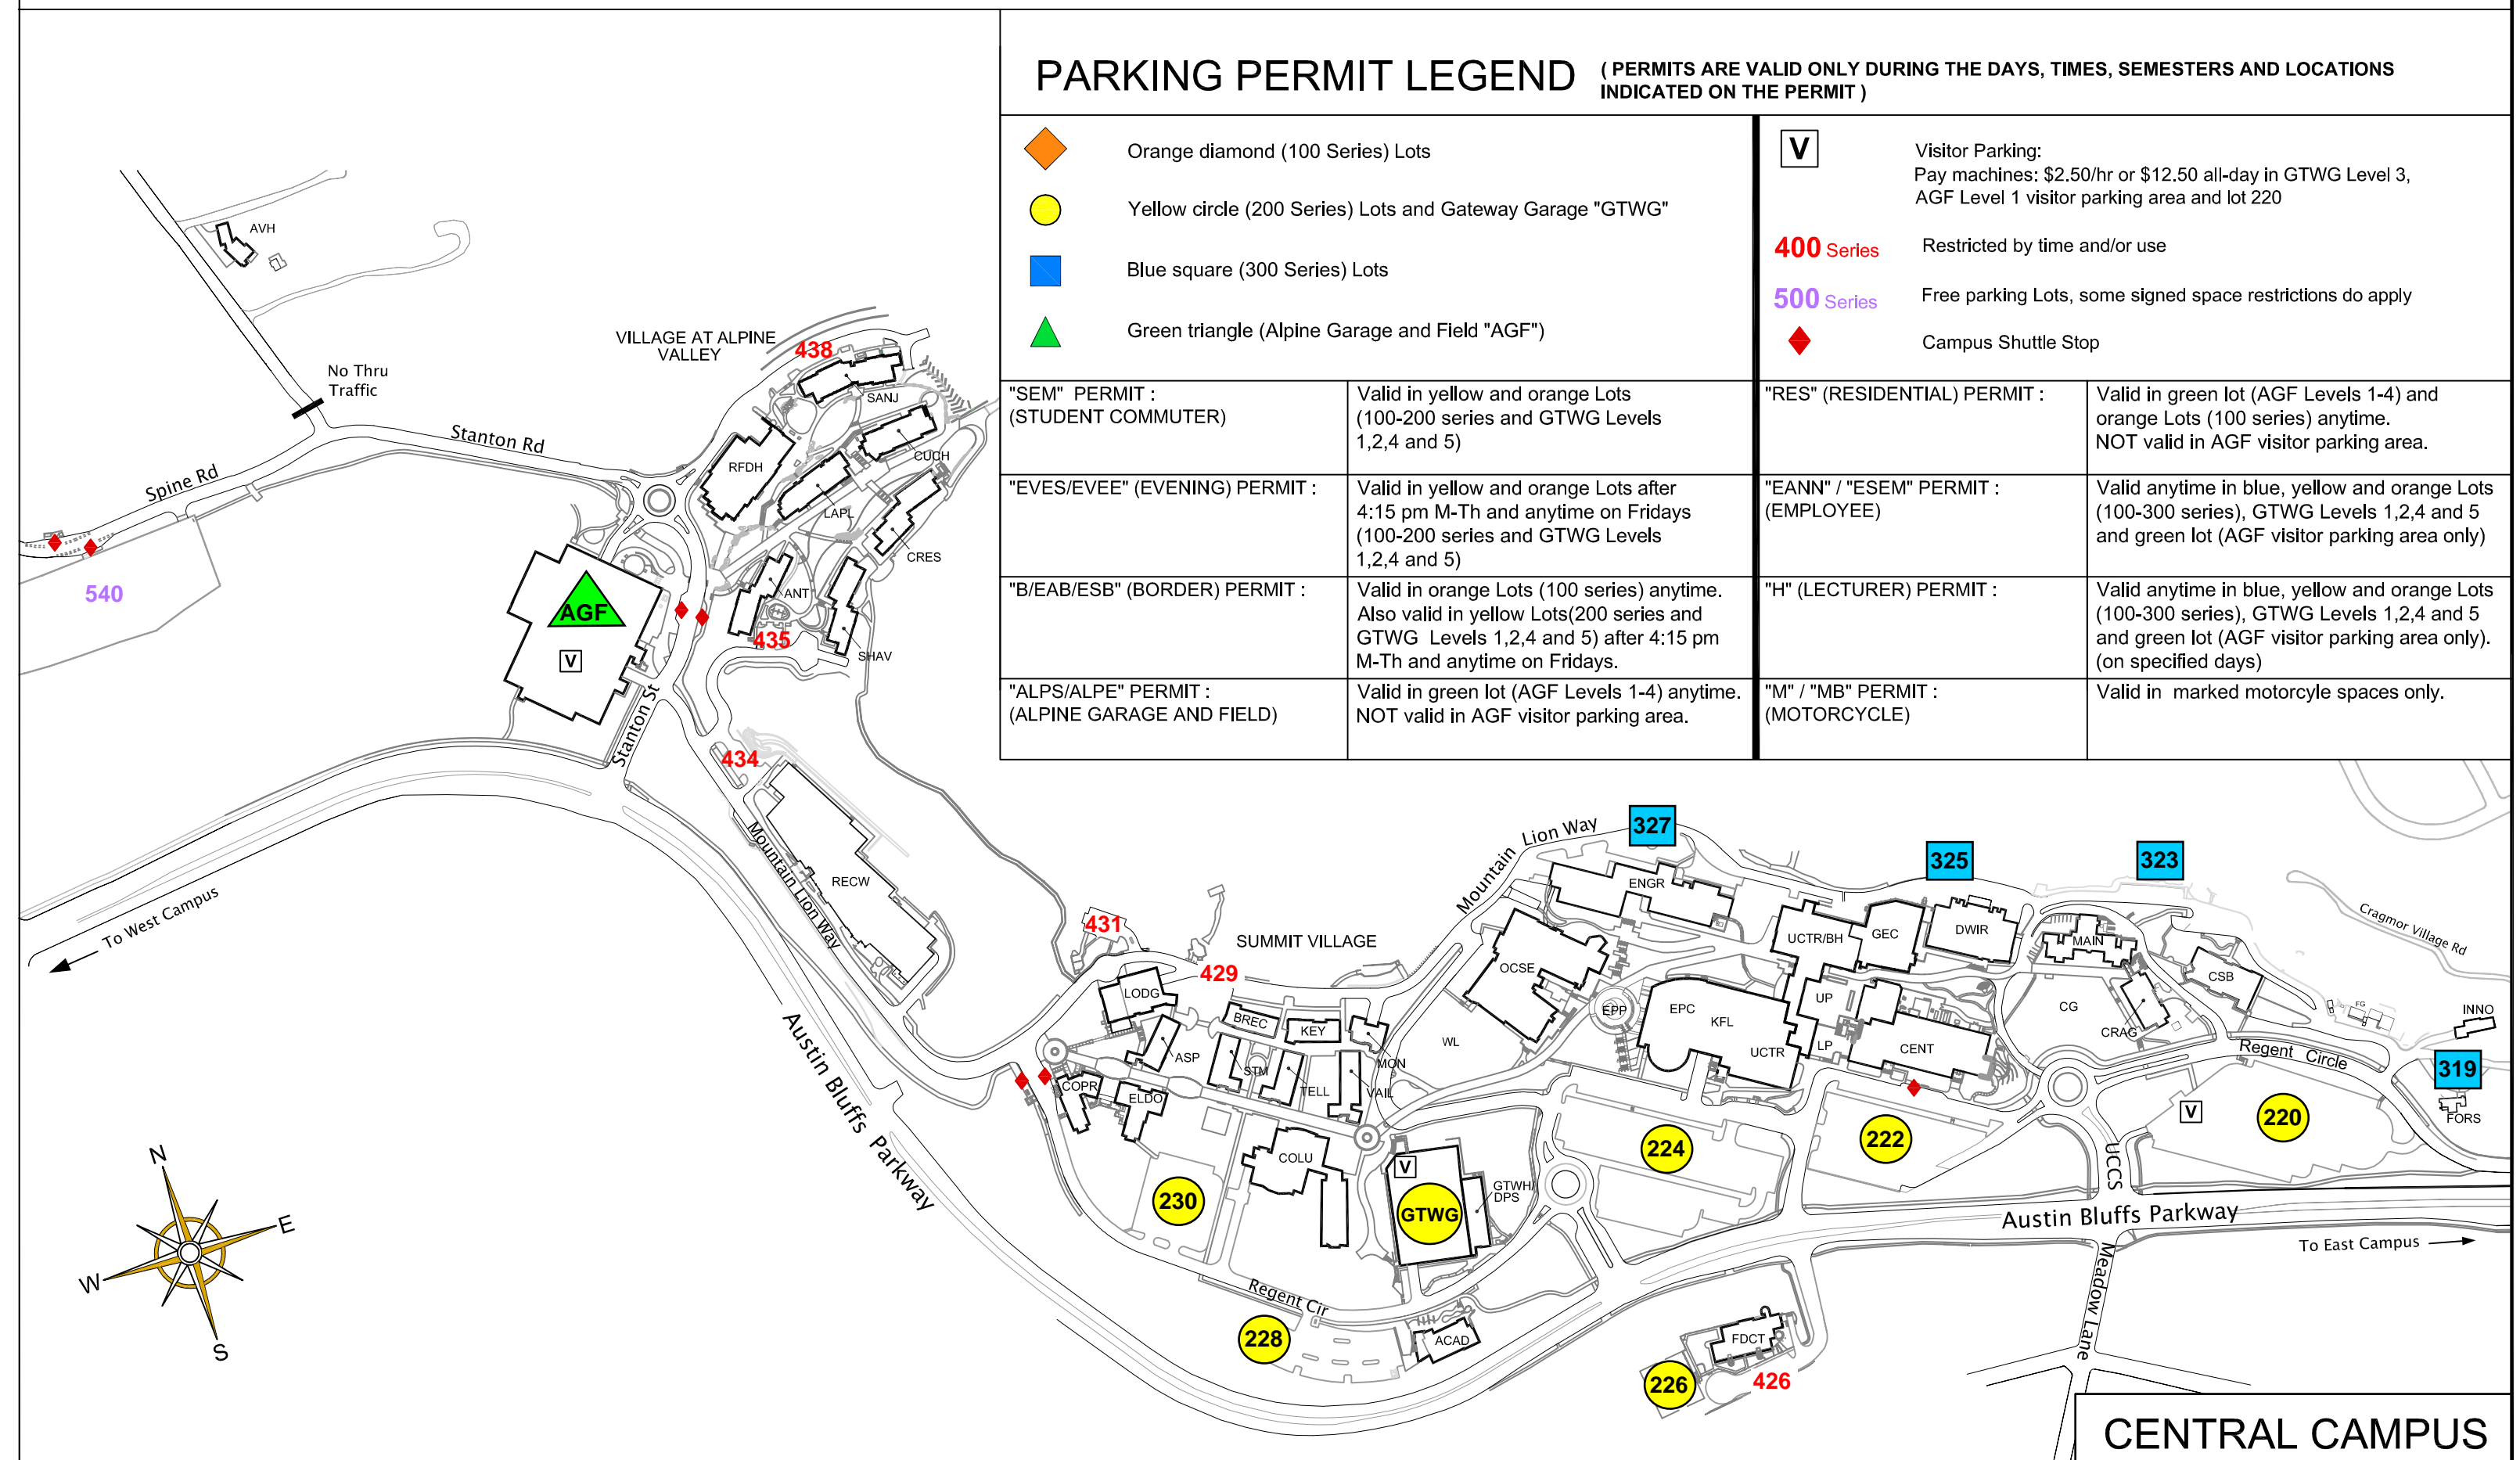

PARKING PERMIT LEGEND (PERMITS ARE VALID ONLY DURING THE DAYS, TIMES, SEMESTERS AND LOCATIONS INDICATED ON THE PERMIT)

- ◆ Orange diamond (100 Series) Lots
 - Yellow circle (200 Series) Lots and Gateway Garage "GTWG"
 - Blue square (300 Series) Lots
 - ▲ Green triangle (Alpine Garage and Field "AGF")
- V Visitor Parking:
Pay machines: \$2.50/hr or \$12.50 all-day in GTWG Level 3, AGF Level 1 visitor parking area and lot 220
 - 400 Series Restricted by time and/or use
 - 500 Series Free parking Lots, some signed space restrictions do apply
 - ◆ Campus Shuttle Stop

"SEM" PERMIT : (STUDENT COMMUTER)	Valid in yellow and orange Lots (100-200 series and GTWG Levels 1,2,4 and 5)	"RES" (RESIDENTIAL) PERMIT :	Valid in green lot (AGF Levels 1-4) and orange Lots (100 series) anytime. NOT valid in AGF visitor parking area.
"EVES/EVEE" (EVENING) PERMIT :	Valid in yellow and orange Lots after 4:15 pm M-Th and anytime on Fridays (100-200 series and GTWG Levels 1,2,4 and 5)	"EANN" / "ESEM" PERMIT : (EMPLOYEE)	Valid anytime in blue, yellow and orange Lots (100-300 series), GTWG Levels 1,2,4 and 5 and green lot (AGF visitor parking area only)
"B/EAB/ESB" (BORDER) PERMIT :	Valid in orange Lots (100 series) anytime. Also valid in yellow Lots(200 series and GTWG Levels 1,2,4 and 5) after 4:15 pm M-Th and anytime on Fridays.	"H" (LECTURER) PERMIT :	Valid anytime in blue, yellow and orange Lots (100-300 series), GTWG Levels 1,2,4 and 5 and green lot (AGF visitor parking area only). (on specified days)
"ALPS/ALPE" PERMIT : (ALPINE GARAGE AND FIELD)	Valid in green lot (AGF Levels 1-4) anytime. NOT valid in AGF visitor parking area.	"M" / "MB" PERMIT : (MOTORCYCLE)	Valid in marked motorcycle spaces only.

-  Visitor Parking:
Pay machines: \$2.50/hr or \$12.50 all-day in GTWG Level 3, AGF Level 1 visitor parking area and lot 220
- 400 Series** Restricted by time and/or use
- 500 Series** Free parking Lots, some signed space restrictions do apply
-  Campus Shuttle Stop